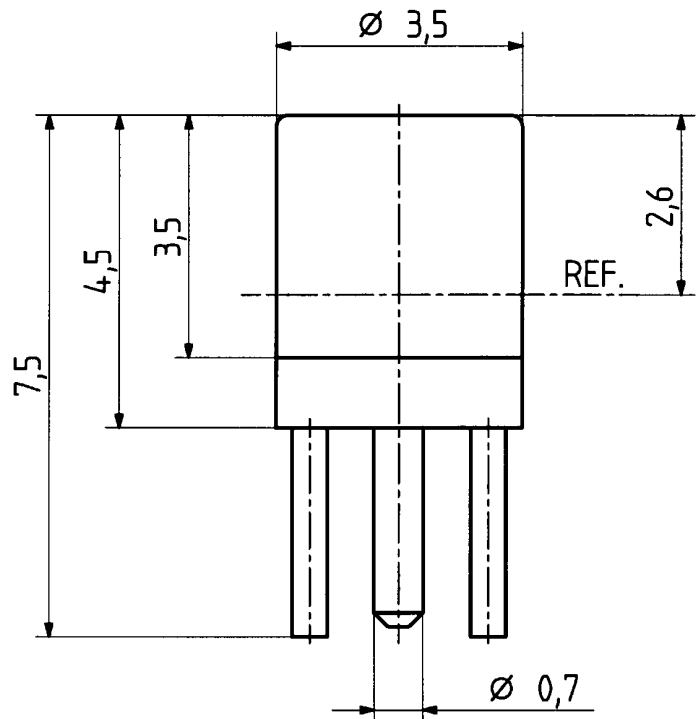

	date	sign
drawn	25.10.00	4726/KRI
checked	25.10.00	495
approved	25.10.00	495

Mountinghole ML 44

H+S 701 4.4.8.05

scale
10:1

HUBER + SUHNER RFX

drawing number
4.13.21982

Index
b

dimensions in mm