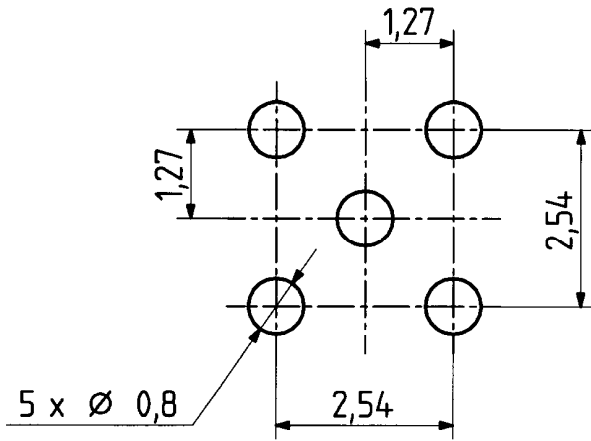

	date	sign
drawn	25.10.00	4726/KRI
checked	25.10.00	495
approved	25.10.00	495

Mountinghole ML 44

H+S 701 4.4.8.05

scale
10:1

HUBER + SUHNER RFX

drawing number
4.13.21982

Index
b

dimensions in mm

OZ drawing :